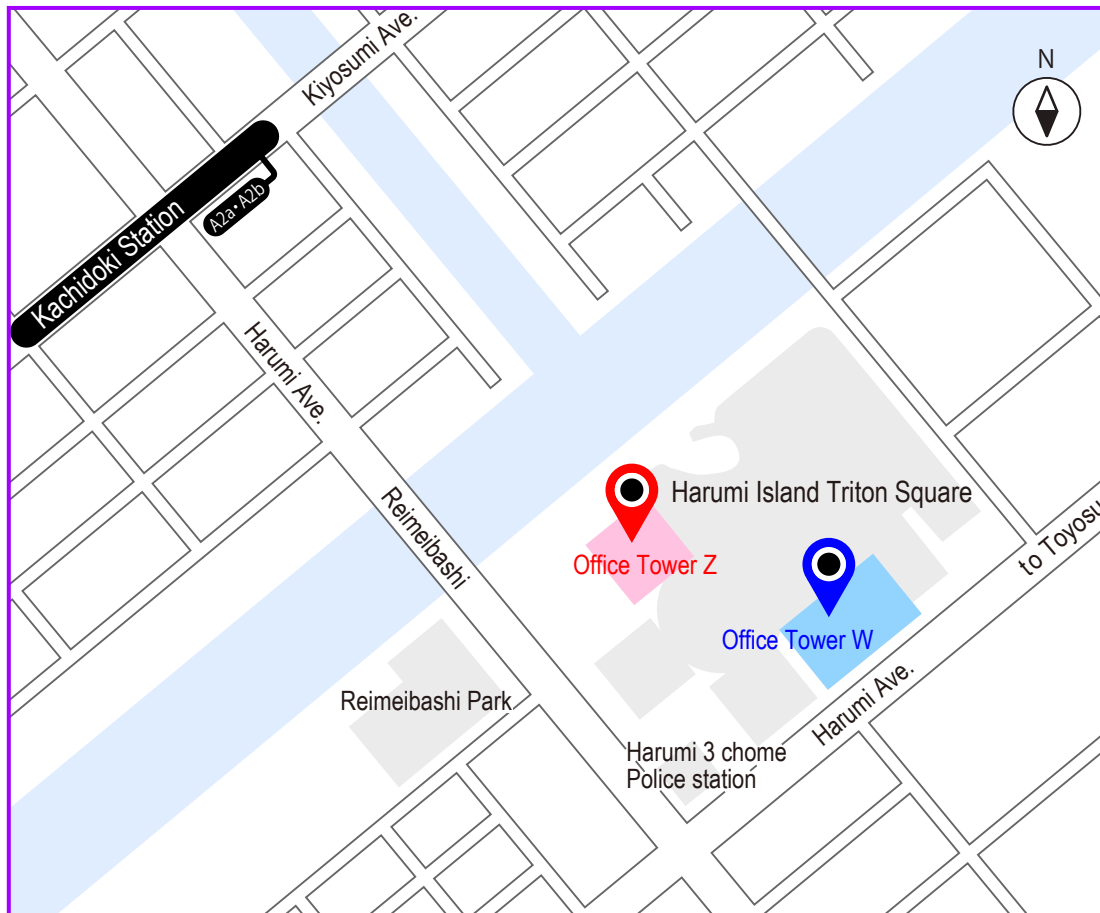

Tokyo Solution Center (Harumi Island Triton Square)

Tokyo Solution Center (Harumi Island Triton Square)

Address: [Harumi Island Triton Square Office Tower W \(Reception: 13F\)](#)
1-8-8 Harumi, Chuo-ku, Tokyo 104-0053
Tel: [03-3588-3000](tel:03-3588-3000)

Address: [Harumi Island Triton Square Office Tower Z \(Reception: 4F\)](#)
1-8-12 Harumi, Chuo-ku, Tokyo 104-6204
Tel: [03-3588-3000](tel:03-3588-3000)

Access: Kachidoki Station (Toei Oedo Line) 4 minutes walk from exit A2a · A2b